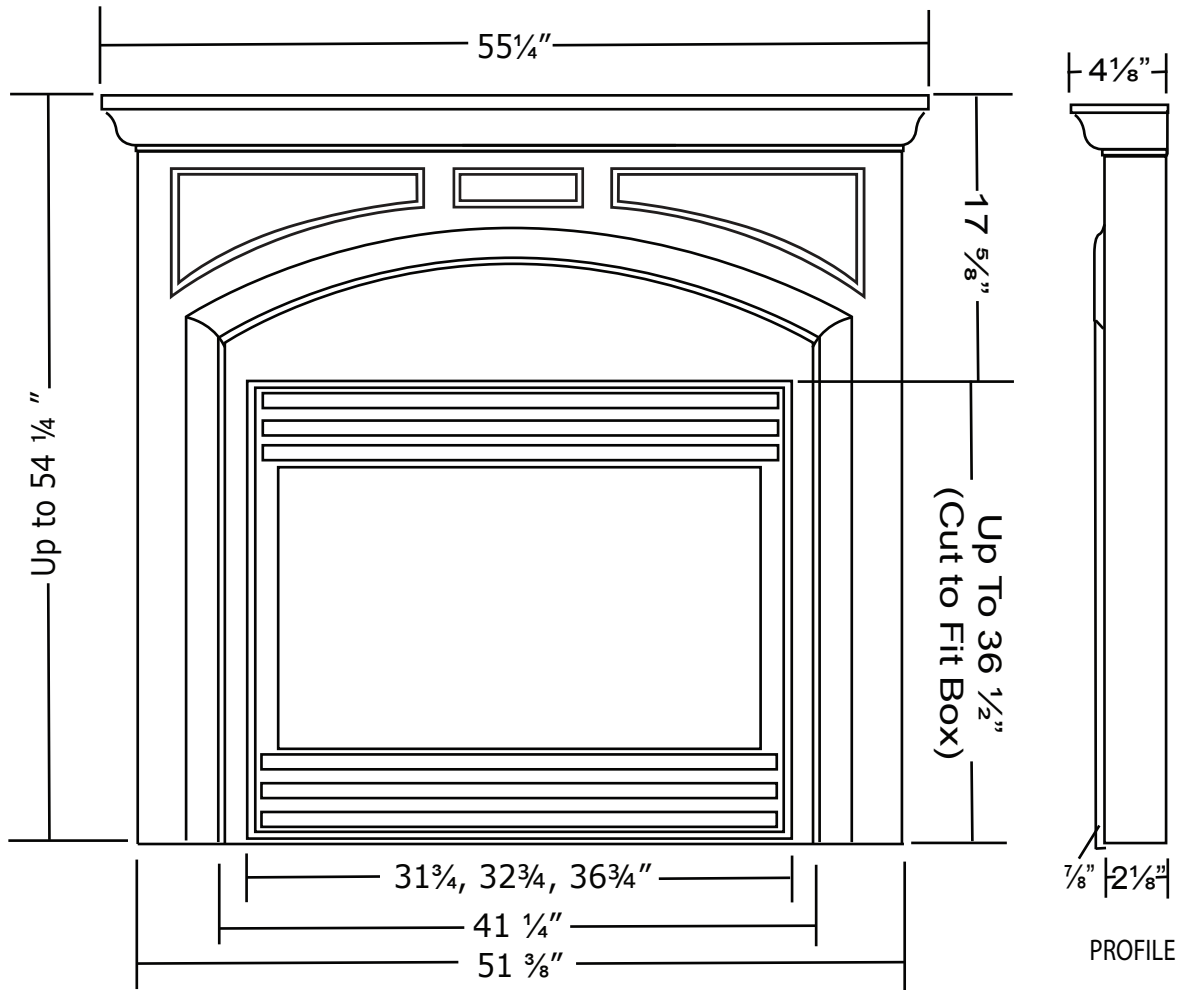

Artisan™

CAST STONE

SHOWN WITH OPTIONAL INLAY PANEL