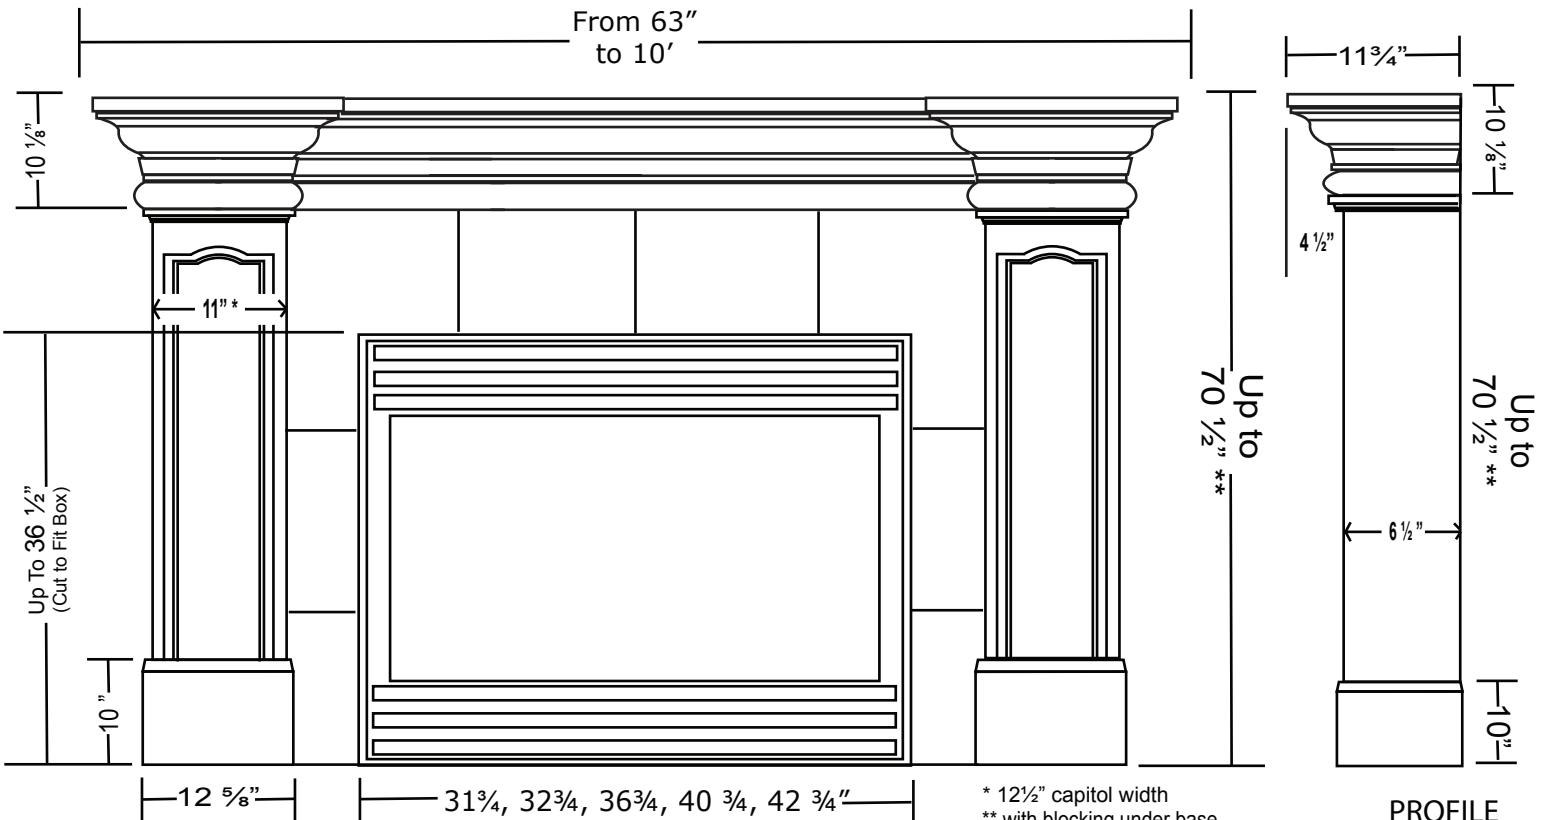

Artisan™

CAST STONE

SHOWN WITH OPTIONAL INLAY AND INSET MANTEL TOP (ART #14b - \$3,100)

* 12 1/2" capitol width
 ** with blocking under base
 60 1/2" without (standard)

PROFILE
 NOTE: The above profile will be 2" less in depth of leg and top (ART #12)