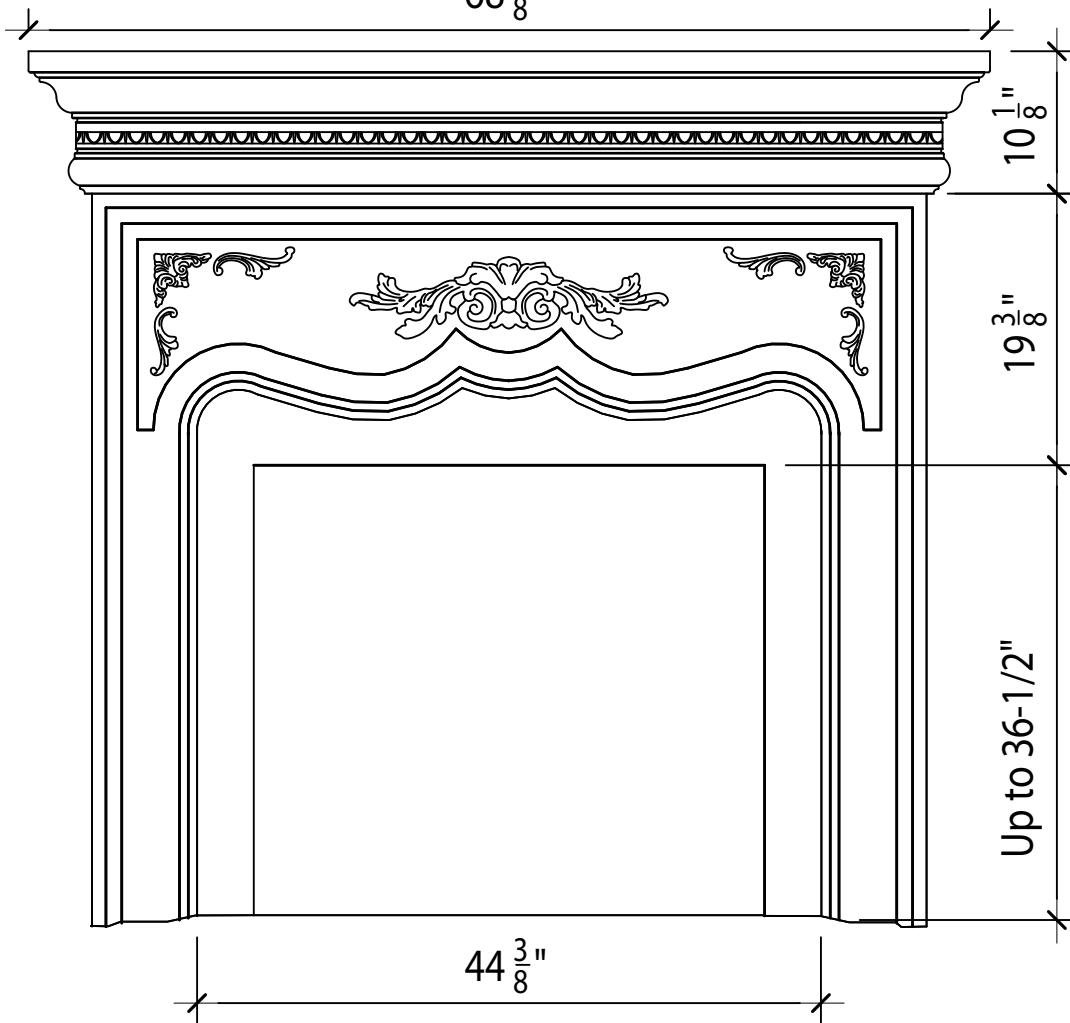

# Artisan CAST STONE

ART # 18 Florence

\$1,695.00

Art # 18 Florence

68  $\frac{3}{8}$ "

PROFILE