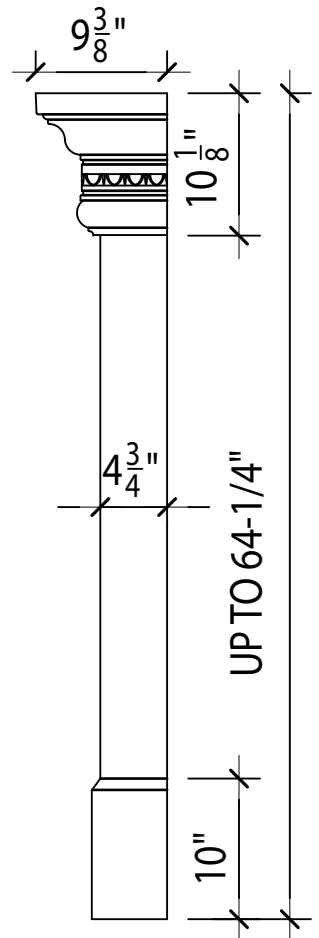

# Artisan CAST STONE

ART # 18 Florence

\$1,695.00

Art # 18 Florence

68  $\frac{3}{8}$ "

PROFILE