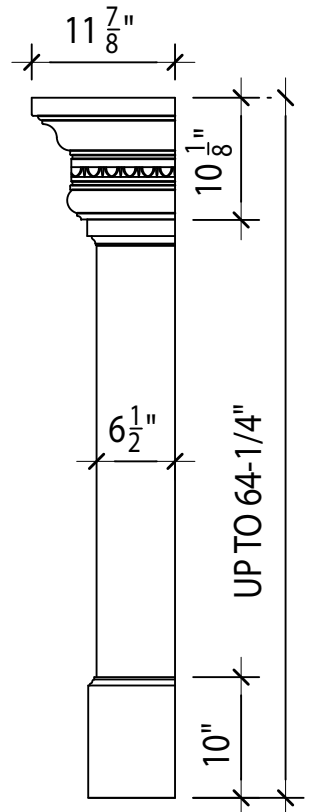

Artisan CAST STONE

ART # 20 Cleopatra

#2,595.00

Art # 20-LI Cleopatra

PROFILE