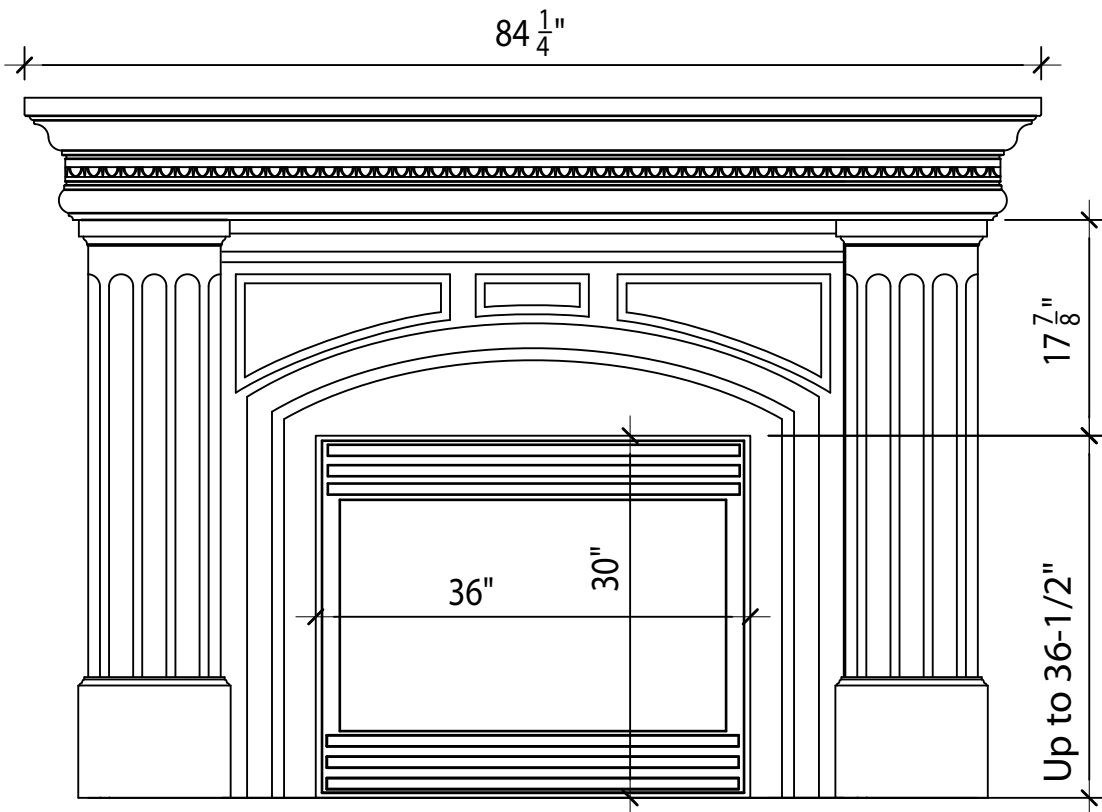

Artisan CAST STONE

ART # 20 Cleopatra

#2,595.00

Art # 20-LI Cleopatra

PROFILE