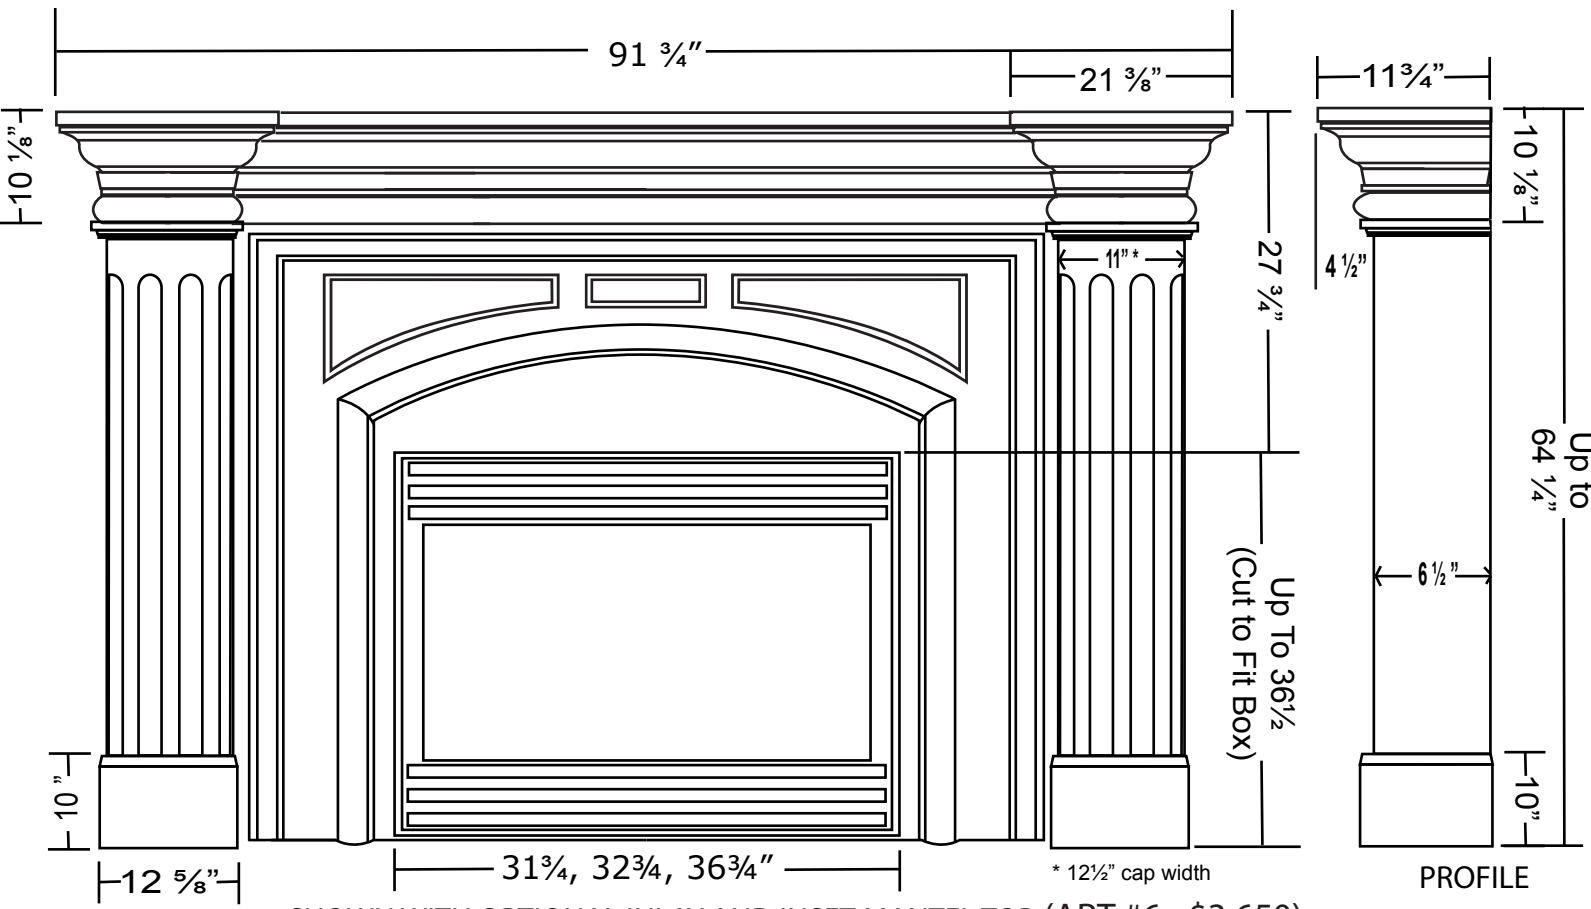

Artisan™ CAST STONE

SHOWN WITH OPTIONAL INLAY AND INSET MANTEL TOP (ART #6 - \$3,650)