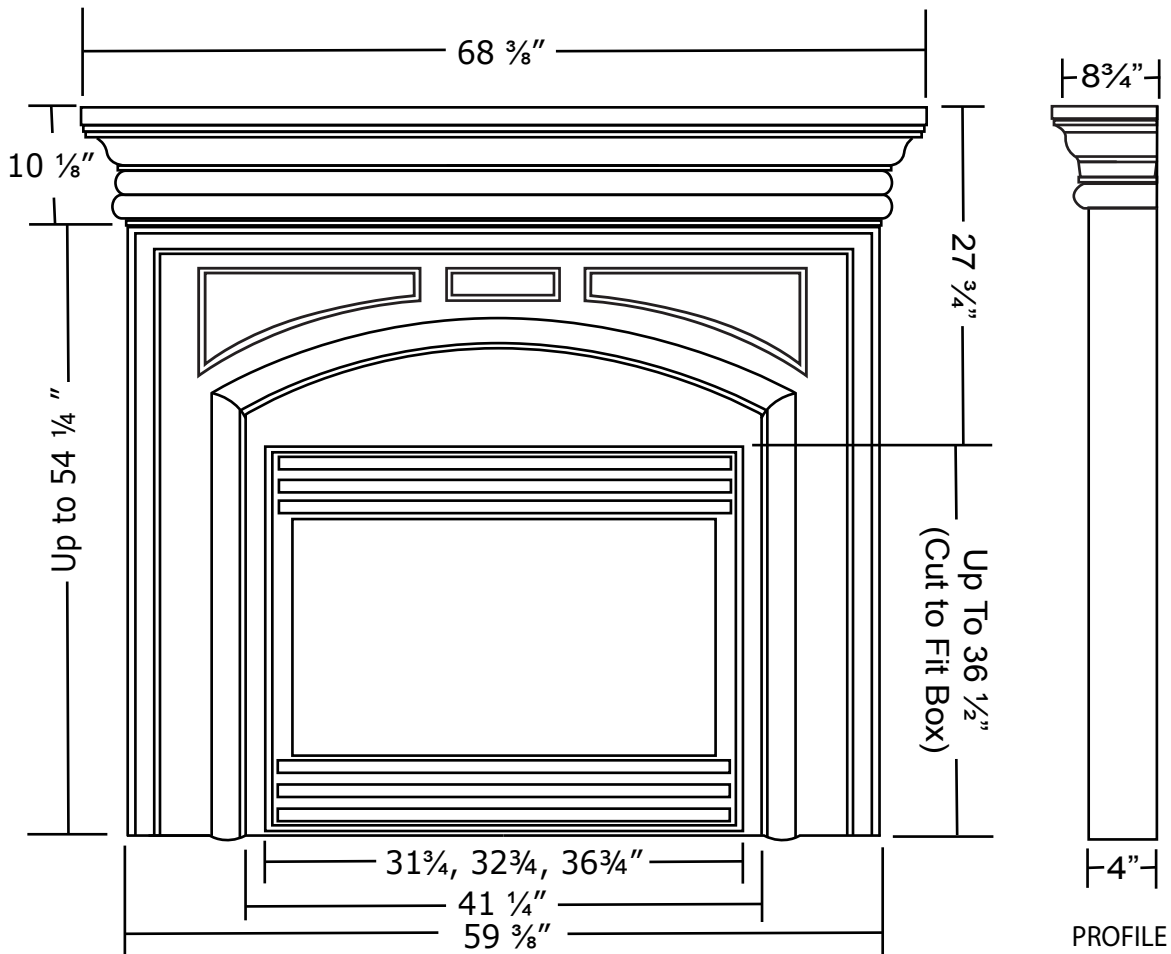

Artisan™

CAST STONE

ART #9 - \$1,495

SHOWN WITH OPTIONAL INLAY PANEL

© 2006 ARTISAN CAST STONE